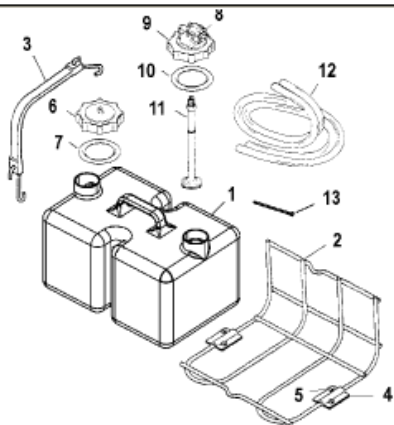

40

1599

Parts List						
Ref	Class	Part	Description	Qty	Comment	Footnote
-	-	887767K03	START/STOP SWITCH KIT (Triple	1		
-	22	852400	FLUSH COUPLING	1		
-	-	15969A 3	DECK OIL FILL KIT	1		
-	-	812497A 2	DIODE ASSEMBLY	1	(Dual Engine)	
-	-	44357Q 2	FLUSHING ATTACHMENT	1		
-	-	881150Q 1	DUAL WATER PICK-UP FLUSH SI	1		
-	32	825191A 4	RIGGING HOSE KIT	1	SN# 0T979999 & Below	
-	32	825191A03	HOSE KIT, Rigging	1	SN# 0T980000 & Up	
-	87	19674Q 2	SWITCH/LANYARD KIT, Stop	1		
-	-	88334A 2	MERCATHODE KIT	1		
-	79	879899K 1	SYSTEM TACH/SPEED KIT, Gray	1		
-	79	879897K 1	SYSTEM TACH, Gray Face	1		
-	79	879899K11	SYSTEM TACH/SPEED KIT, Whit	1		
-	79	879897K11	SYSTEM TACH, White Face	1		
-	-	41729A 3	HOSE EXTENSION KIT	1		
-	84	877561A 2	HARNES, Adaptor	1		
-	-	859187A 1	TRIM SENDER	1		
-	87	887979A 2	TILT LIMIT SWITCH KIT	1		
1	1257	8742A22	TANK ASSEMBLY	1	(Non-Digital)	
1	1257	8742A21	REMOTE OIL TANK	1	(Digital)	
2	-	12335A 1	BRACKET KIT	1		
3	-	12323A 1	CORD/HOOK KIT	1		
4	-	12320	BRACKET	2		
5	10	79968	SCREW, (#12-11 x .750)	4		
6	36	43298A 2	CAP ASSEMBLY	1		
7	25	11332	O-RING	1		
8	-	816190A 4	SENDER ASSEMBLY, Oil Level	1	(Non-Digital)	
8	-	816190A 5	SENDER ASSEMBLY, Oil Level	1	(Digital)	
9	36	43298A 2	CAP ASSEMBLY	1		
10	25	11332	O-RING	1		
11	32	99802	TUBE	12		
12	32	99439	HOSE, (114.00 Inches)	1		
13	54	816311T	CABLE TIE, (8.00 Inches)	5		
14	-	17334A 2	VISUAL WARNING SYSTEM	1		
15	88	17429	LAMP	1		
16	-	76424	BRACKET	1		
17	16	55422	STUD, (#10-32 x 2.00)	2		
18	12	24676	WASHER, (.200 x .440 x .032)	2		
19	11	68219	NUT, (#10-32)	2		
20	-	15969A 3	DECK OIL FILL KIT	1		
21	-	15969A 5	DECK PLATE KIT	1		