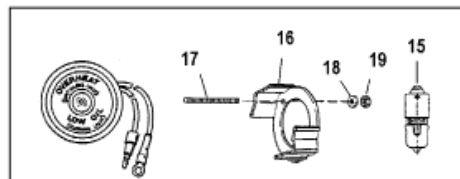

40

1599

Parts List						
Ref	Class	Part	Description	Qty	Comment	Footnote
-	-	887767K03	START/STOP SWITCH KIT (Triple	1		
-	22	852400	FLUSH COUPLING	1		
-	-	15969A 3	DECK OIL FILL KIT	1		
-	-	812497A 2	DIODE ASSEMBLY	1	(Dual Engine)	
-	-	44357Q 2	FLUSHING ATTACHMENT	1		
-	-	881150Q 1	DUAL WATER PICK-UP FLUSH SI	1		
-	32	825191A 4	RIGGING HOSE KIT	1	SN# 0T979999 & Below	
-	32	825191A03	HOSE KIT, Rigging	1	SN# 0T980000 & Up	
-	87	19674Q 2	SWITCH/LANYARD KIT, Stop	1		
-	-	88334A 2	MERCATHODE KIT	1		
-	79	879899K 1	SYSTEM TACH/SPEED KIT, Gray	1		
-	79	879897K 1	SYSTEM TACH, Gray Face	1		
-	79	879899K11	SYSTEM TACH/SPEED KIT, Whit	1		
-	79	879897K11	SYSTEM TACH, White Face	1		
-	-	41729A 3	HOSE EXTENSION KIT	1		
-	84	877561A 2	HARNES, Adaptor	1		
-	-	859187A 1	TRIM SENDER	1		
-	87	887979A 2	TILT LIMIT SWITCH KIT	1		
1	1257	8742A22	TANK ASSEMBLY	1	(Non-Digital)	
1	1257	8742A21	REMOTE OIL TANK	1	(Digital)	
2	-	12335A 1	BRACKET KIT	1		
3	-	12323A 1	CORD/HOOK KIT	1		
4	-	12320	BRACKET	2		
5	10	79968	SCREW, (#12-11 x .750)	4		
6	36	43298A 2	CAP ASSEMBLY	1		
7	25	11332	O-RING	1		
8	-	816190A 4	SENDER ASSEMBLY, Oil Level	1	(Non-Digital)	
8	-	816190A 5	SENDER ASSEMBLY, Oil Level	1	(Digital)	
9	36	43298A 2	CAP ASSEMBLY	1		
10	25	11332	O-RING	1		
11	32	99802	TUBE	12		
12	32	99439	HOSE, (114.00 Inches)	1		
13	54	816311T	CABLE TIE, (8.00 Inches)	5		
14	-	17334A 2	VISUAL WARNING SYSTEM	1		
15	88	17429	LAMP	1		
16	-	76424	BRACKET	1		
17	16	55422	STUD, (#10-32 x 2.00)	2		
18	12	24676	WASHER, (.200 x .440 x .032)	2		
19	11	68219	NUT, (#10-32)	2		
20	-	15969A 3	DECK OIL FILL KIT	1		
21	-	15969A 5	DECK PLATE KIT	1		