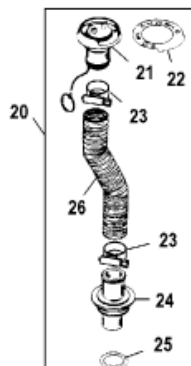

40

1599

Parts List						
Ref	Class	Part	Description	Qty	Comment	Footnote
-	-	887767K03	START/STOP SWITCH KIT (Triple	1		
-	22	852400	FLUSH COUPLING	1		
-	-	15969A 3	DECK OIL FILL KIT	1		
-	-	812497A 2	DIODE ASSEMBLY	1	(Dual Engine)	
-	-	44357Q 2	FLUSHING ATTACHMENT	1		
-	-	881150Q 1	DUAL WATER PICK-UP FLUSH SI	1		
-	32	825191A 4	RIGGING HOSE KIT	1	SN# 0T979999 & Below	
-	32	825191A03	HOSE KIT, Rigging	1	SN# 0T980000 & Up	
-	87	19674Q 2	SWITCH/LANYARD KIT, Stop	1		
-	-	88334A 2	MERCATHODE KIT	1		
-	79	879899K 1	SYSTEM TACH/SPEED KIT, Gray	1		
-	79	879897K 1	SYSTEM TACH, Gray Face	1		
-	79	879899K11	SYSTEM TACH/SPEED KIT, Whit	1		
-	79	879897K11	SYSTEM TACH, White Face	1		
-	-	41729A 3	HOSE EXTENSION KIT	1		
-	84	877561A 2	HARNES, Adaptor	1		
-	-	859187A 1	TRIM SENDER	1		
-	87	887979A 2	TILT LIMIT SWITCH KIT	1		
1	1257	8742A22	TANK ASSEMBLY	1	(Non-Digital)	
1	1257	8742A21	REMOTE OIL TANK	1	(Digital)	
2	-	12335A 1	BRACKET KIT	1		
3	-	12323A 1	CORD/HOOK KIT	1		
4	-	12320	BRACKET	2		
5	10	79968	SCREW, (#12-11 x .750)	4		
6	36	43298A 2	CAP ASSEMBLY	1		
7	25	11332	O-RING	1		
8	-	816190A 4	SENDER ASSEMBLY, Oil Level	1	(Non-Digital)	
8	-	816190A 5	SENDER ASSEMBLY, Oil Level	1	(Digital)	
9	36	43298A 2	CAP ASSEMBLY	1		
10	25	11332	O-RING	1		
11	32	99802	TUBE	12		
12	32	99439	HOSE, (114.00 Inches)	1		
13	54	816311T	CABLE TIE, (8.00 Inches)	5		
14	-	17334A 2	VISUAL WARNING SYSTEM	1		
15	88	17429	LAMP	1		
16	-	76424	BRACKET	1		
17	16	55422	STUD, (#10-32 x 2.00)	2		
18	12	24676	WASHER, (.200 x .440 x .032)	2		
19	11	68219	NUT, (#10-32)	2		
20	-	15969A 3	DECK OIL FILL KIT	1		
21	-	15969A 5	DECK PLATE KIT	1		