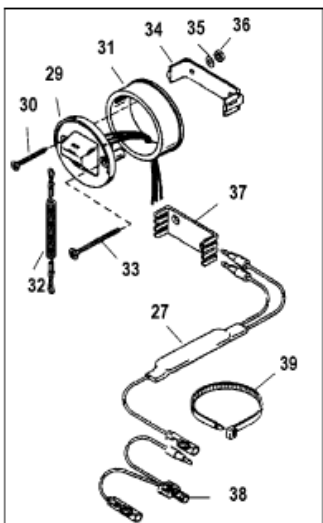

40

1599

Parts List						
Ref	Class	Part	Description	Qty	Comment	Footnote
-	-	887767K03	START/STOP SWITCH KIT (Triple	1		
-	22	852400	FLUSH COUPLING	1		
-	-	15969A 3	DECK OIL FILL KIT	1		
-	-	812497A 2	DIODE ASSEMBLY	1	(Dual Engine)	
-	-	44357Q 2	FLUSHING ATTACHMENT	1		
-	-	881150Q 1	DUAL WATER PICK-UP FLUSH SI	1		
-	32	825191A 4	RIGGING HOSE KIT	1	SN# 0T979999 & Below	
-	32	825191A03	HOSE KIT, Rigging	1	SN# 0T980000 & Up	
-	87	19674Q 2	SWITCH/LANYARD KIT, Stop	1		
-	-	88334A 2	MERCATHODE KIT	1		
-	79	879899K 1	SYSTEM TACH/SPEED KIT, Gray	1		
-	79	879897K 1	SYSTEM TACH, Gray Face	1		
-	79	879899K11	SYSTEM TACH/SPEED KIT, Whit	1		
-	79	879897K11	SYSTEM TACH, White Face	1		
-	-	41729A 3	HOSE EXTENSION KIT	1		
-	84	877561A 2	HARNES, Adaptor	1		
-	-	859187A 1	TRIM SENDER	1		
-	87	887979A 2	TILT LIMIT SWITCH KIT	1		
1	1257	8742A22	TANK ASSEMBLY	1	(Non-Digital)	
1	1257	8742A21	REMOTE OIL TANK	1	(Digital)	
2	-	12335A 1	BRACKET KIT	1		
3	-	12323A 1	CORD/HOOK KIT	1		
4	-	12320	BRACKET	2		
5	10	79968	SCREW, (#12-11 x .750)	4		
6	36	43298A 2	CAP ASSEMBLY	1		
7	25	11332	O-RING	1		
8	-	816190A 4	SENDER ASSEMBLY, Oil Level	1	(Non-Digital)	
8	-	816190A 5	SENDER ASSEMBLY, Oil Level	1	(Digital)	
9	36	43298A 2	CAP ASSEMBLY	1		
10	25	11332	O-RING	1		
11	32	99802	TUBE	12		
12	32	99439	HOSE, (114.00 Inches)	1		
13	54	816311T	CABLE TIE, (8.00 Inches)	5		
14	-	17334A 2	VISUAL WARNING SYSTEM	1		
15	88	17429	LAMP	1		
16	-	76424	BRACKET	1		
17	16	55422	STUD, (#10-32 x 2.00)	2		
18	12	24676	WASHER, (.200 x .440 x .032)	2		
19	11	68219	NUT, (#10-32)	2		
20	-	15969A 3	DECK OIL FILL KIT	1		
21	-	15969A 5	DECK PLATE KIT	1		